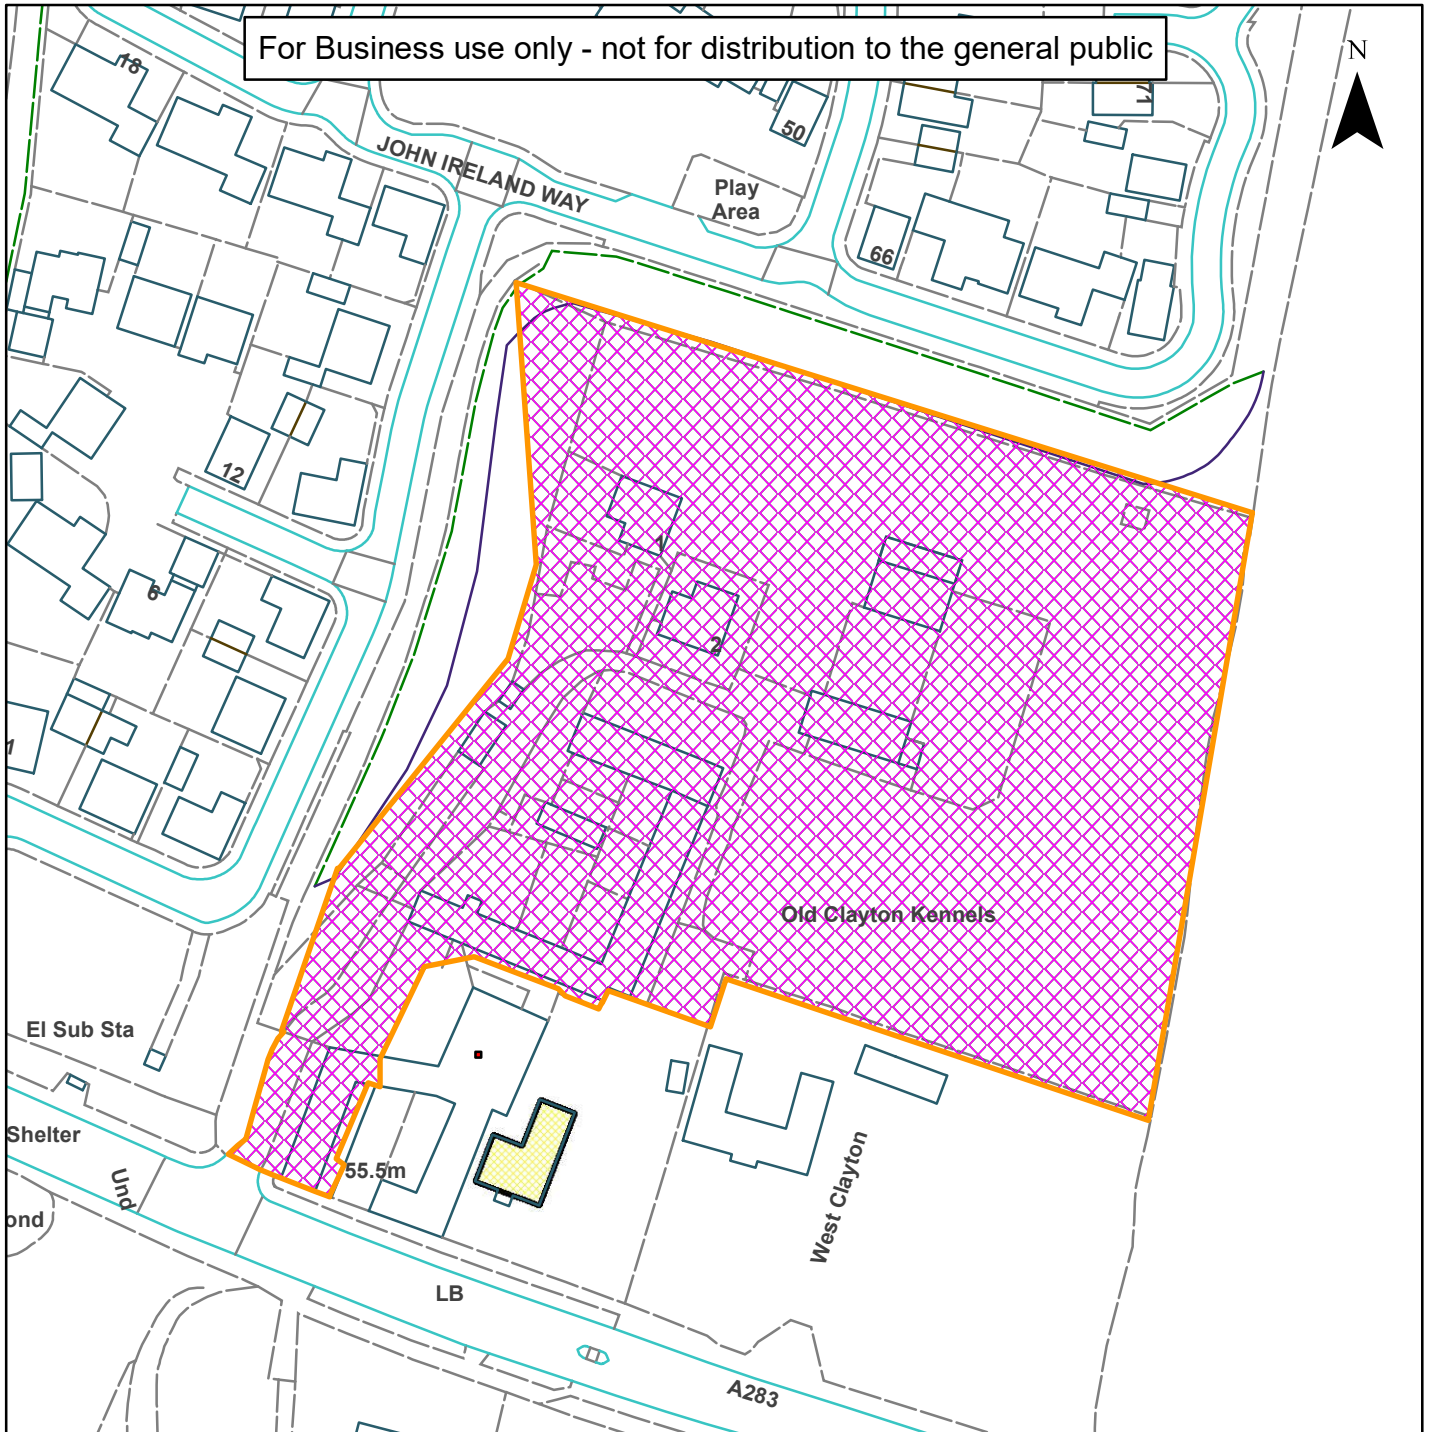

06) DC/23/0701

Horsham  
District  
Council

Old Clayton Kennels RH20 4AG

For Business use only - not for distribution to the general public

Scale: 1:1,250

Reproduced by permission of Ordnance Survey map on behalf of HMSO. © Crown copyright and database rights (2019). Ordnance Survey Licence.100023865